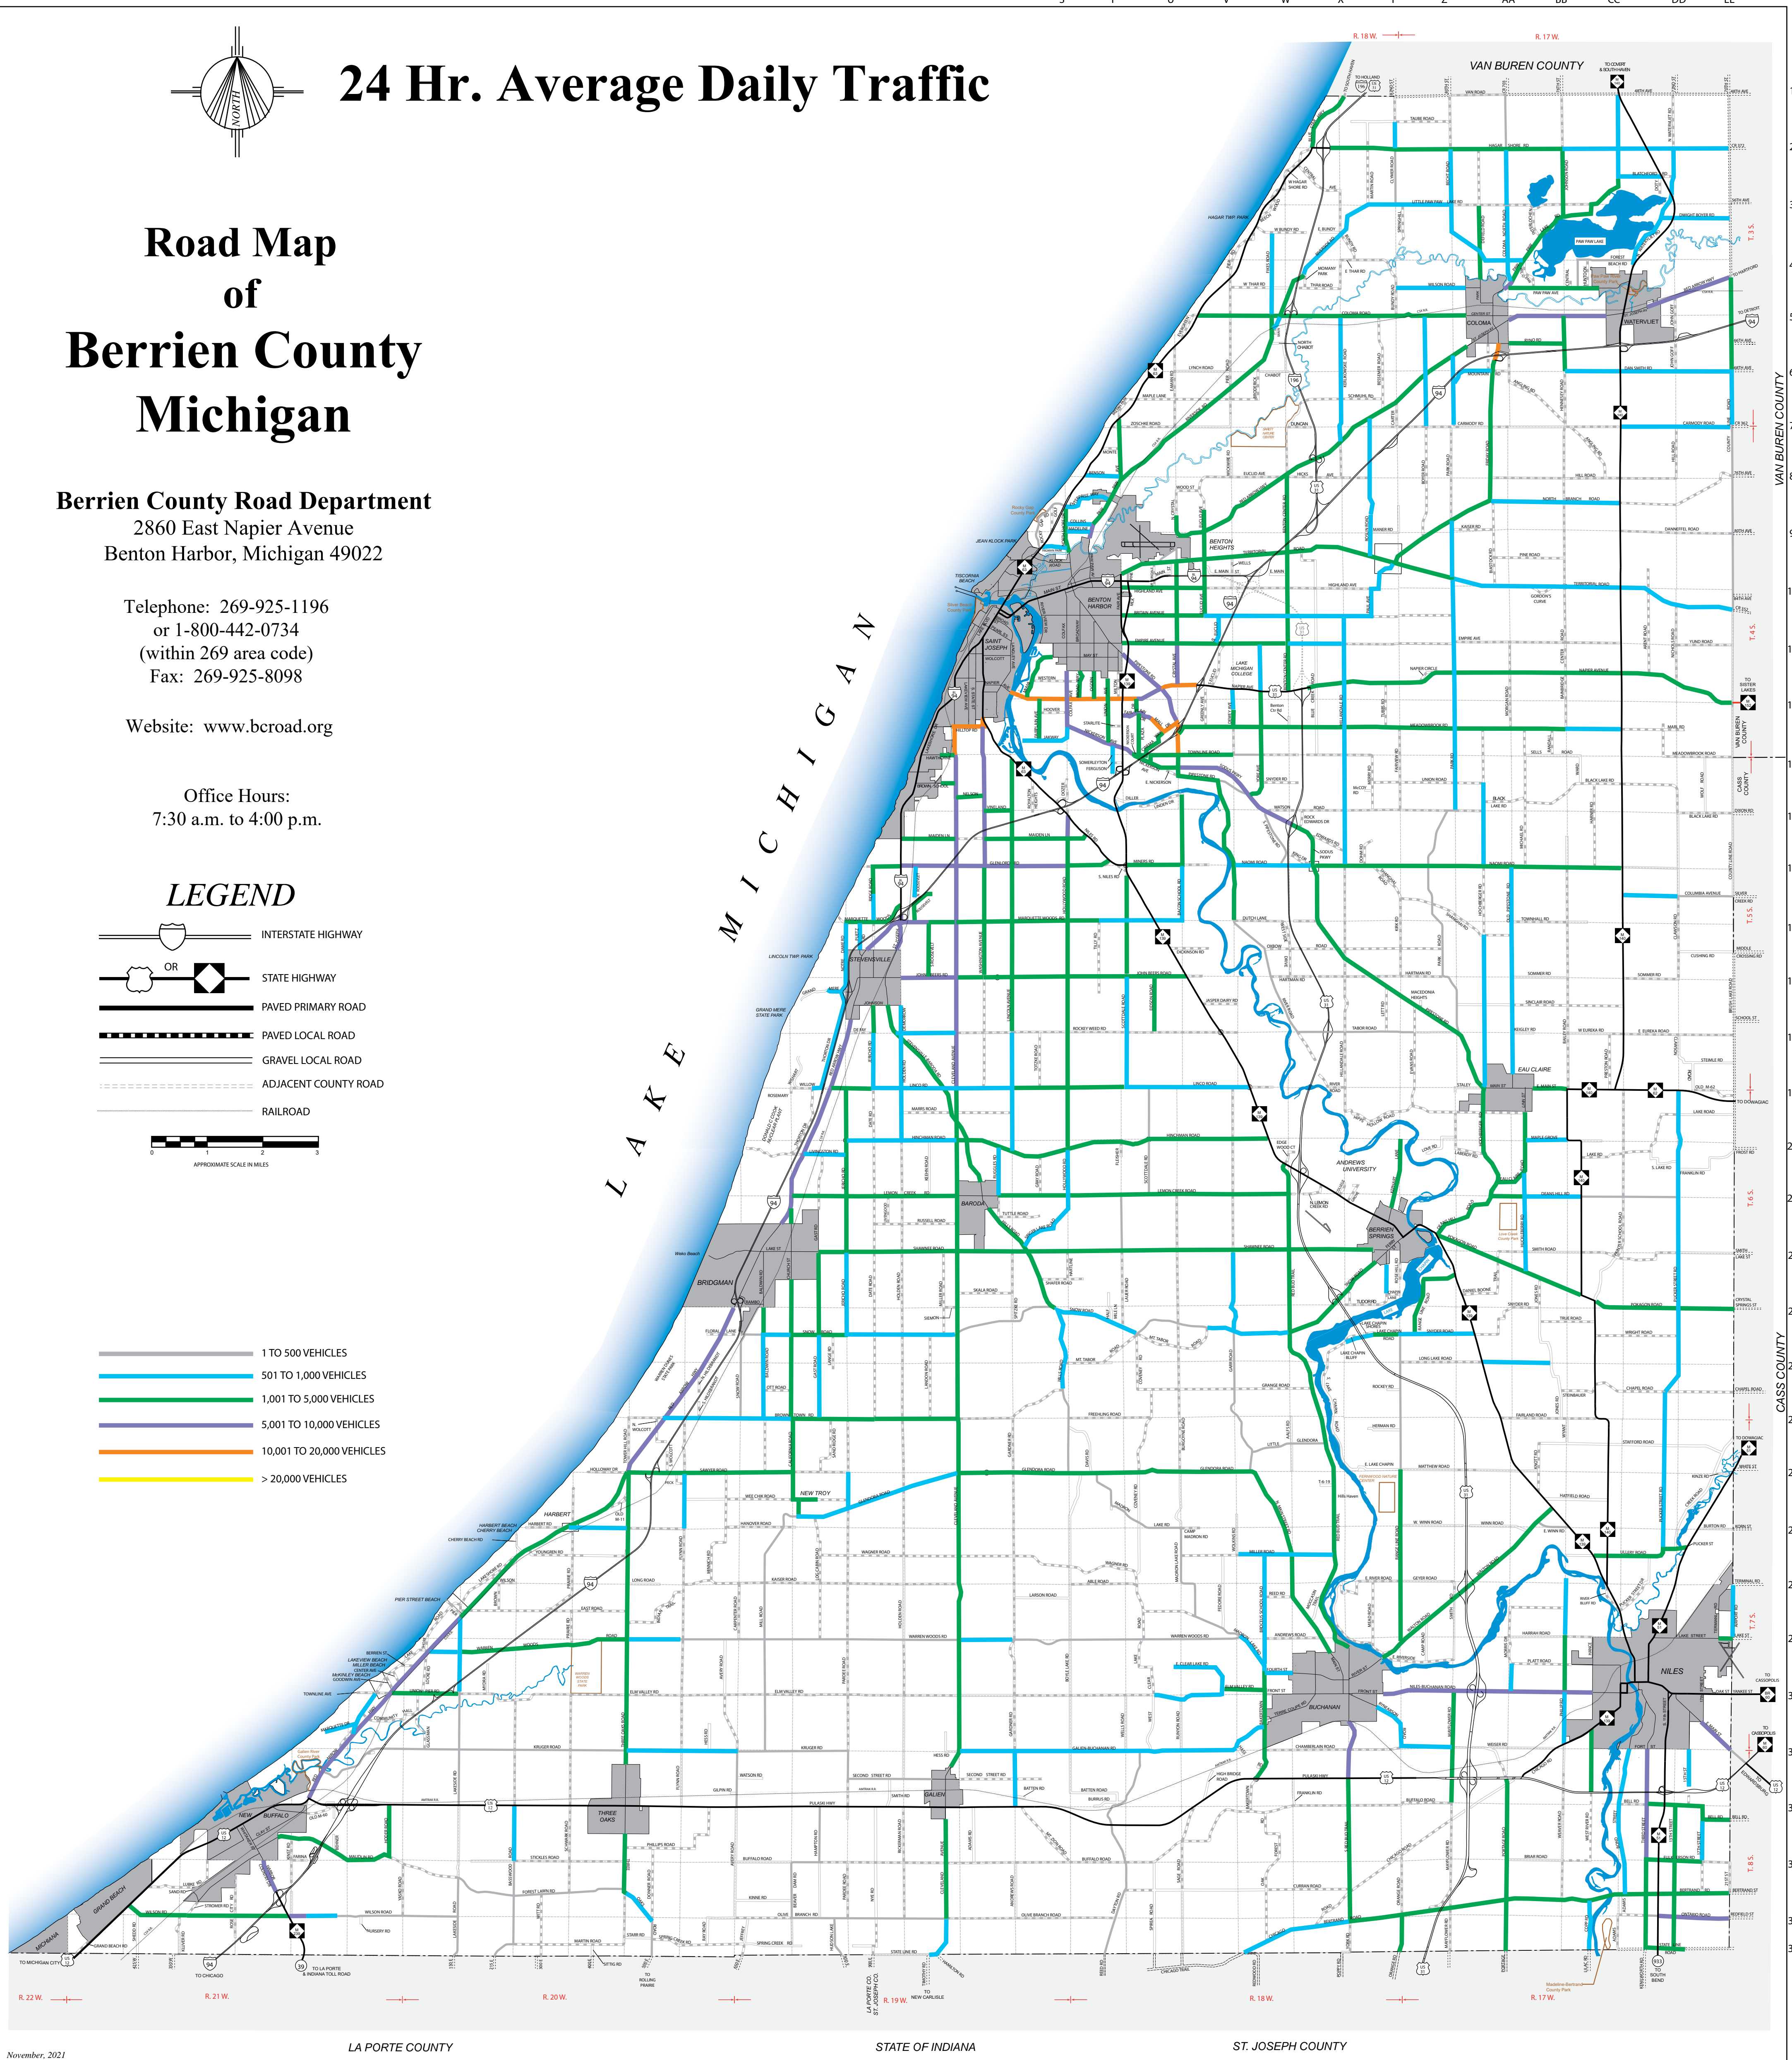

24 Hr. Average Daily Traffic

Road Map of Berrien County Michigan

Berrien County Road Department
2860 East Napier Avenue
Benton Harbor, Michigan 49022

Telephone: 269-925-1196
or 1-800-442-0734
(within 269 area code)
Fax: 269-925-8098

Website: www.bcroad.org

Office Hours:
7:30 a.m. to 4:00 p.m.

LEGEND

- 1 TO 500 VEHICLES
- 501 TO 1,000 VEHICLES
- 1,001 TO 5,000 VEHICLES
- 5,001 TO 10,000 VEHICLES
- 10,001 TO 20,000 VEHICLES
- > 20,000 VEHICLES

LA PORTE COUNTY STATE OF INDIANA ST. JOSEPH COUNTY