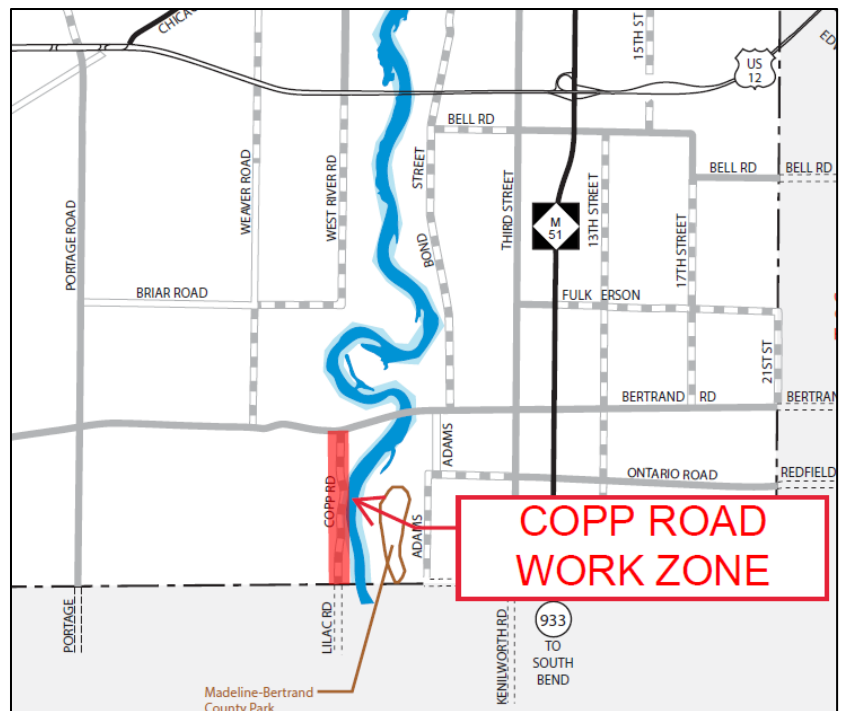

COPP ROAD CONSTRUCTION:

EXPECT INTERMITTENT LANE CLOSURES FOR PAVING OPERATIONS

TOWNSHIP: Bertrand Township

LOCATION: Bertrand Road between Copp Road and M-51

CLOSEST CITIES: Niles, Buchanan

ANTICIPATED PAVING DATE: Monday, 8/28/2023

PROJECT: Copp Road will be resurfaced with a 2” asphalt overlay between Bertrand Road and the stateline.

Traffic Restrictions: Copp Road will have intermittent lane closures between Bertrand Road and the state line.

- Work schedule is weather and contractor permitting.
- Traffic lane restrictions are anticipated to occur typically between the hours of 6am and 8pm.
 - Intermittent lane closures will be maintained by flaggers.
- The public should expect possible travel delays.
 - Stopping should be expected.
- Remember to reduce speeds when traveling through work zones.
 - Watch out for construction workers and equipment.