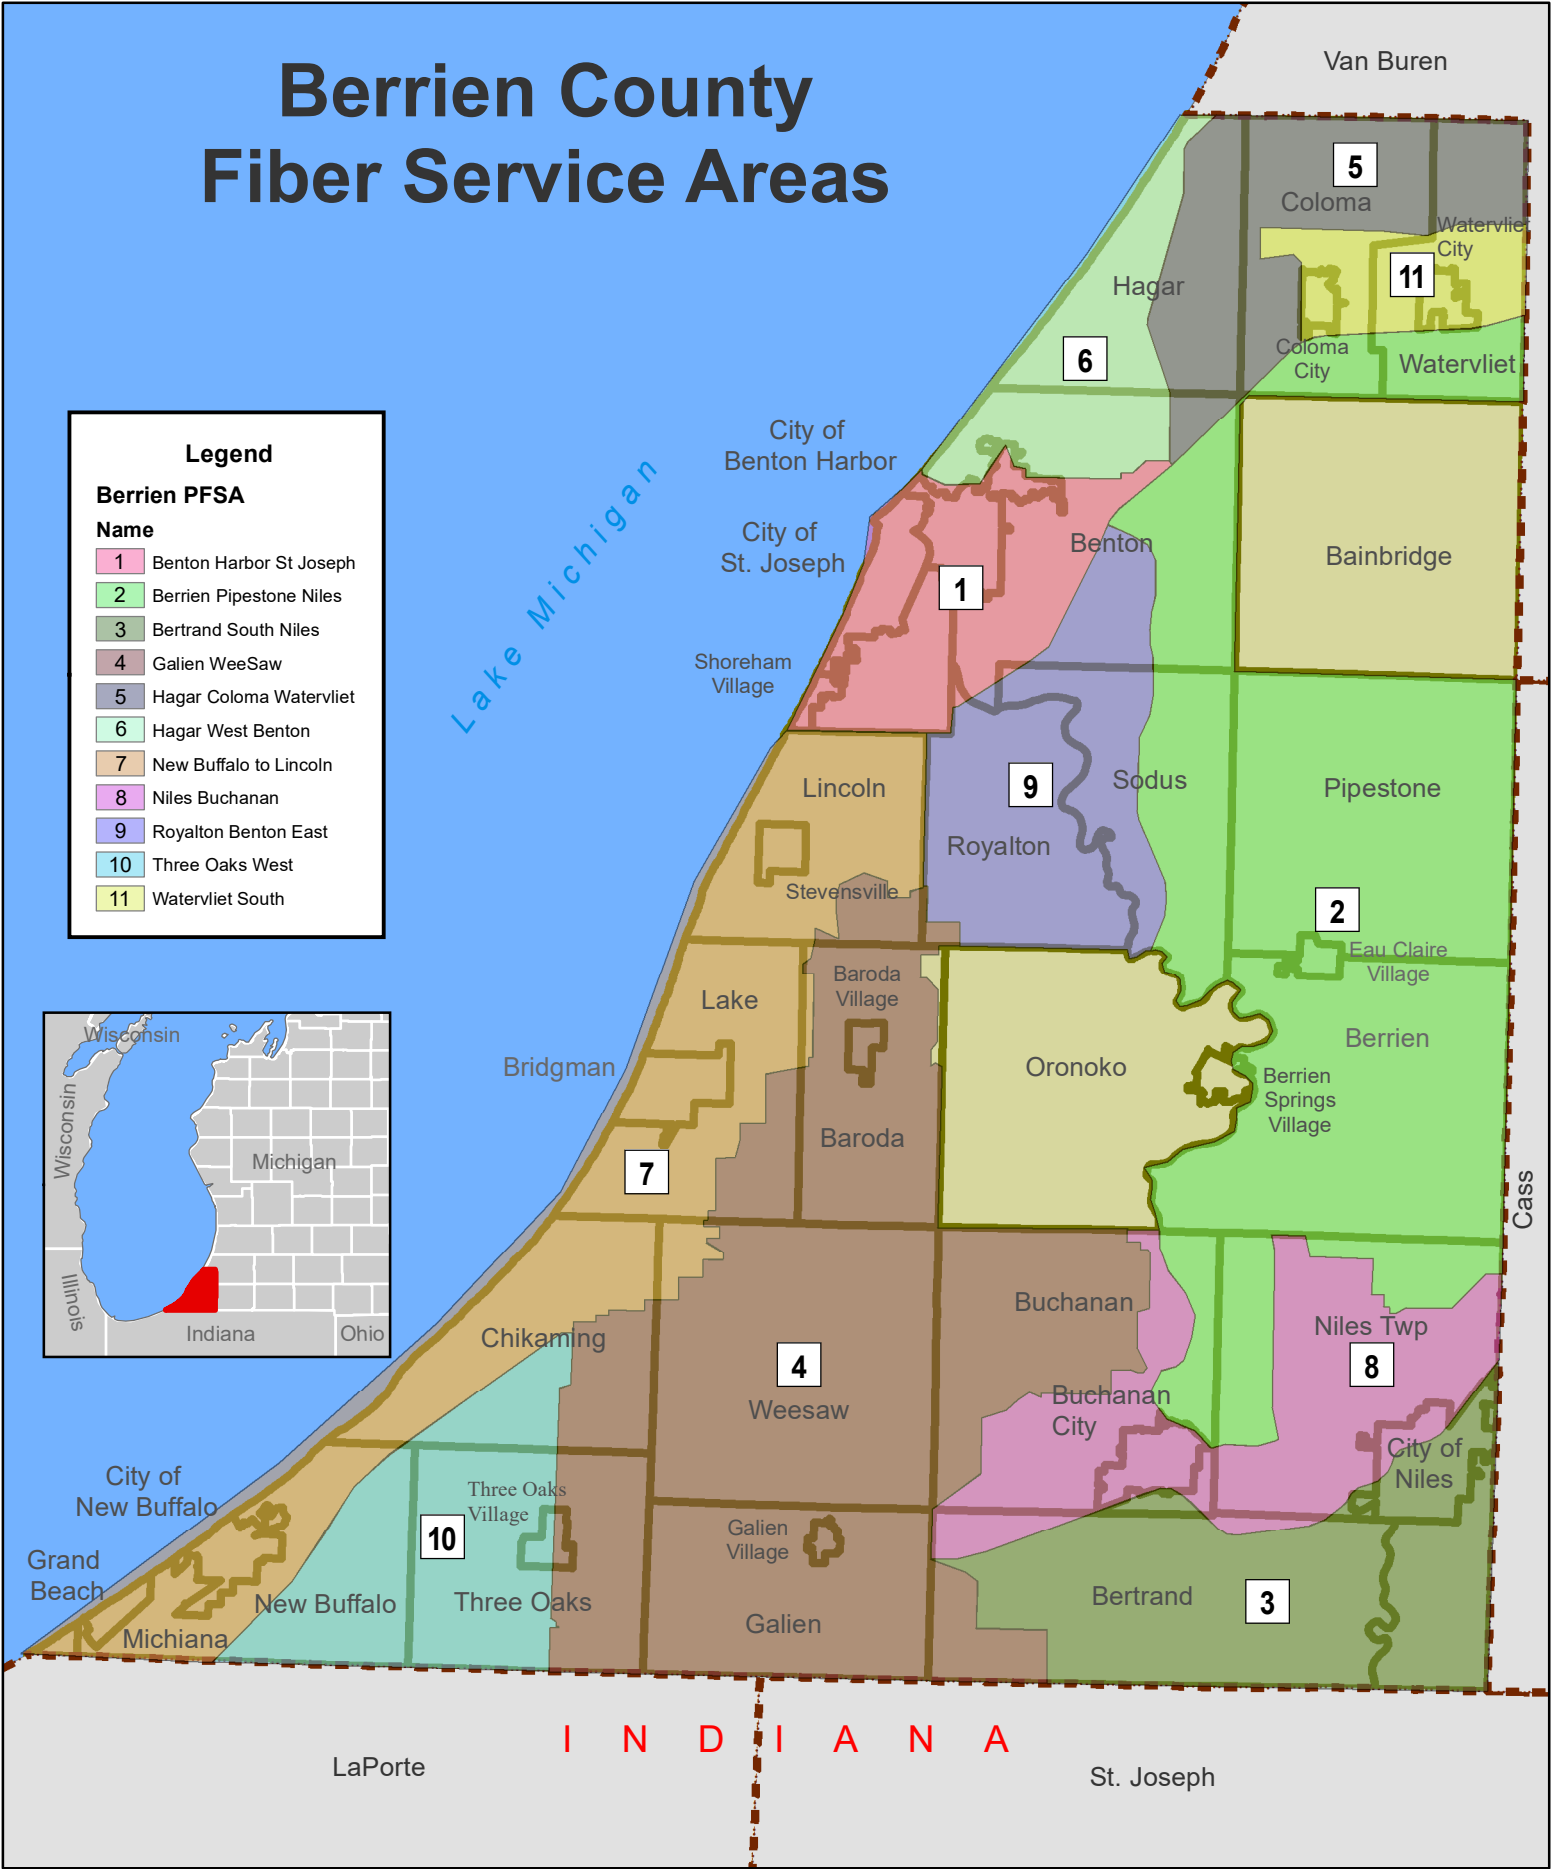

Berrien County Fiber Service Areas

Legend	
Berrien PFSA	
Name	
1	Benton Harbor St Joseph
2	Berrien Pipestone Niles
3	Bertrand South Niles
4	Galien WeeSaw
5	Hagar Coloma Watervliet
6	Hagar West Benton
7	New Buffalo to Lincoln
8	Niles Buchanan
9	Royalton Benton East
10	Three Oaks West
11	Watervliet South

SCALE: 1" = 21,500'