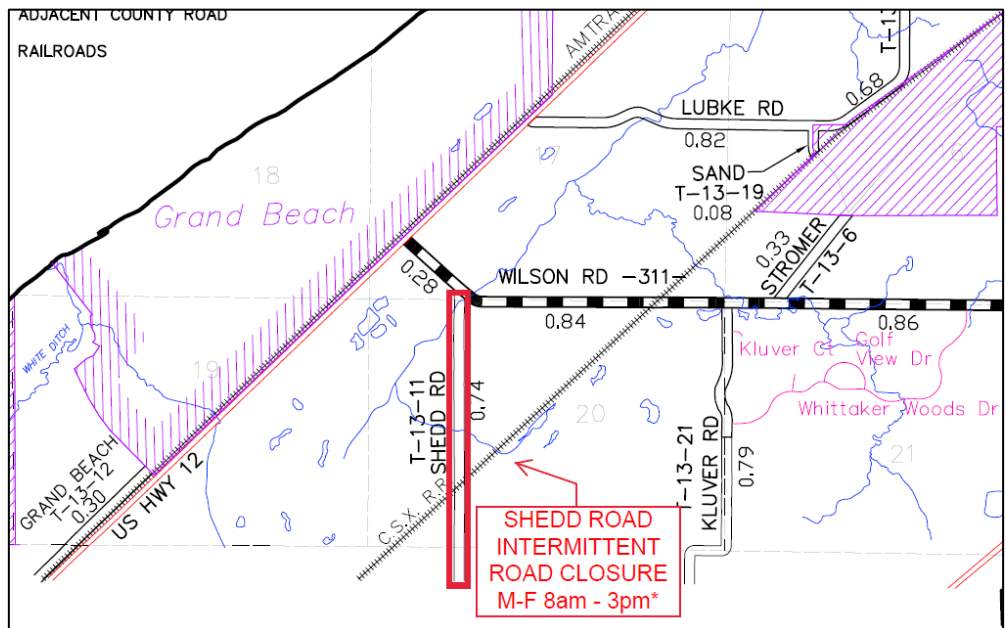

SHEDD ROAD INTERMITTENT ROAD CLOSURE

DAILY ROAD CLOSURE OCCURRING BETWEEN 8AM AND 3PM*

TOWNSHIP: New Buffalo

LOCATION: Shedd Road, between Wilson Road and the state line (or W 1000 N)

CLOSEST CITIES: New Buffalo, Grand Beach

START DATE: Tuesday, February 7, 2023

REVISED ESTIMATED END DATE: Friday, March 31, 2023

PROJECT: In preparation for further road resurfacing in 2023, maintenance staff will be working to complete tree related work.

TRAFFIC RESTRICTIONS: Shedd Road will be closed to thru traffic for tree related work starting on Tuesday, February 7, 2023. Shedd Road will be closed to thru traffic between Wilson Road and the Michigan/Indiana state line or W 1000 N in Indiana.

- No thru traffic will be permitted when closure is in place.
- Closure and work is expected to occur approximately between the hours of 8:00am and 3:00pm, Monday thru Friday.*
- Road is expected to be fully reopened overnight and on Saturday and Sundays.