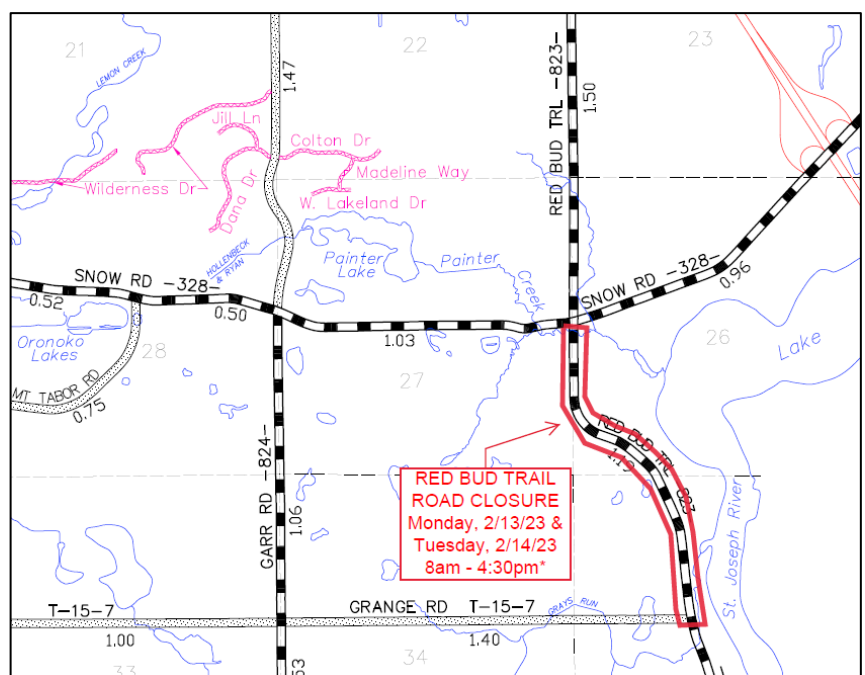

RED BUD TRAIL ROAD CLOSURE

CLOSURE OCCURRING BETWEEN 8AM AND 4:30PM ON MONDAY & TUESDAY*

TOWNSHIP: Oronoko

LOCATION: Red Bud Trail, between Snow Road and Grange Road

CLOSEST CITIES: Berrien Springs

START DATE: Monday, February 13, 2023

ESTIMATED END DATE: Tuesday, February 14, 2023

PROJECT: Contractor doing tree related work will result in a road closure on Monday, 2/13/23 and Tuesday, 2/14/23.

TRAFFIC RESTRICTIONS: Red Bud Trail will be closed to thru traffic for tree related work starting on Monday, February 13, 2023. Red Bud Trail will be closed to thru traffic between Snow Road and Grange Road.

- No thru traffic will be permitted when closure is in place.
- Closure and work is expected to occur approximately between the hours of 8:00am and 4:30pm, Monday & Tuesday.*
- Road is expected to being fully reopened overnight.
- Closure and duration of closure is subject to contractor, work and weather permitting. This schedule may change without notice.