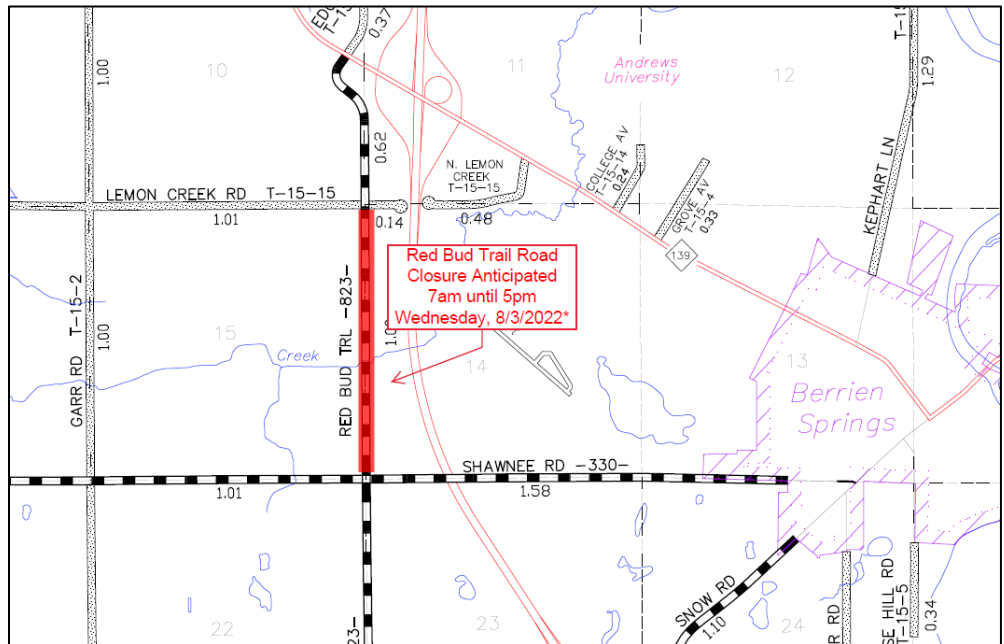

RED BUD TRAIL CLOSED TO THRU TRAFFIC WEDNESDAY

TOWNSHIP: Oronoko Township

LOCATION: Red Bud Trail between Lemon Creek Road and Shawnee Road

CLOSEST CITIES: Baroda, Berrien Springs

APPROX. START TIME: 7am on Wednesday, 8/3/2022

APPROX. END TIME: 5pm on Wednesday, 8/3/2022*

*Road closure may resume on Thursday, August 4, 2022 if necessary to complete tree related work.

PROJECT: Contractor doing tree removal related work on Red Bud Trail will result in total road closure. Red Bud Trail between Lemon Creek Road and Shawnee Road will be closed during tree removal related work. Work is weather permitting. Road closure is anticipated to occur between 7am and 5pm on Wednesday. Potential road closure may resume on Thursday, 8/4/2022, if further work is required.

Traffic Restrictions: Red Bud Trail will be closed to thru traffic between Lemon Creek Road and Shawnee Road. Please seek alternative routes until road has reopened.

###