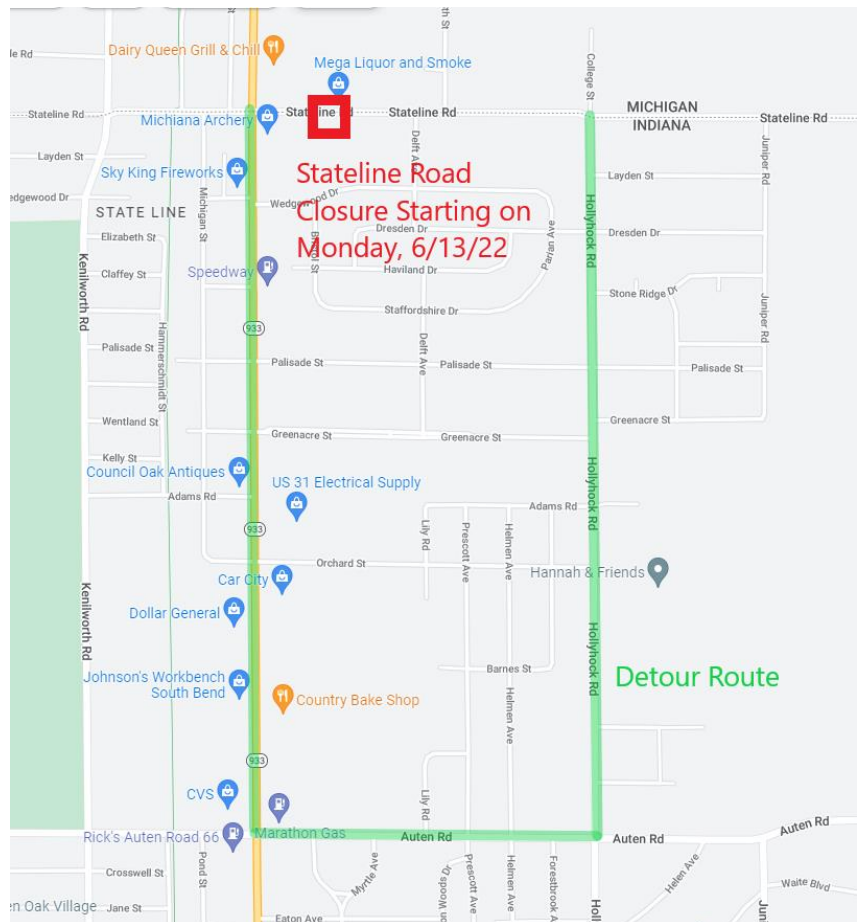

Berrien County Road Department

2860 E. Napier Avenue
Benton Harbor, MI 49022

Phone: 269-925-1196
Fax: 269-925-8098
www.bcroad.org

FOR IMMEDIATE RELEASE

THURSDSAY, JUNE 23rd, 2022

CONTACT: Adri Boone – Berrien County Road Department Administrative Assistant
aboone@bcroad.org – 269-925-1196 ext. 4410

STATELINE ROAD CLOSURE UPDATE

TOWNSHIP: Niles Township

LOCATION: Stateline Road between M-51 and S 13th Street

CLOSEST CITIES: Niles

START DATE: Monday, June 13, 2022

REVISED ESTIMATED END DATE:
TBD*

Road will be reopened once pavement patching can be completed.

PROJECT: Utility work starting on Monday, 6/13/2022 will result in road closure. Stateline Road will be closed to all thru traffic. Weather and work permitting the road is now anticipated to being reopened to thru traffic once pavement has been patched.

Traffic Restrictions: Stateline Road will be closed to thru traffic between M-51 and Hollyhock Road.

DETOUR: Detour is through Indiana and is as follows: Hollyhock Road to Auten Road to 933/M-51.

###