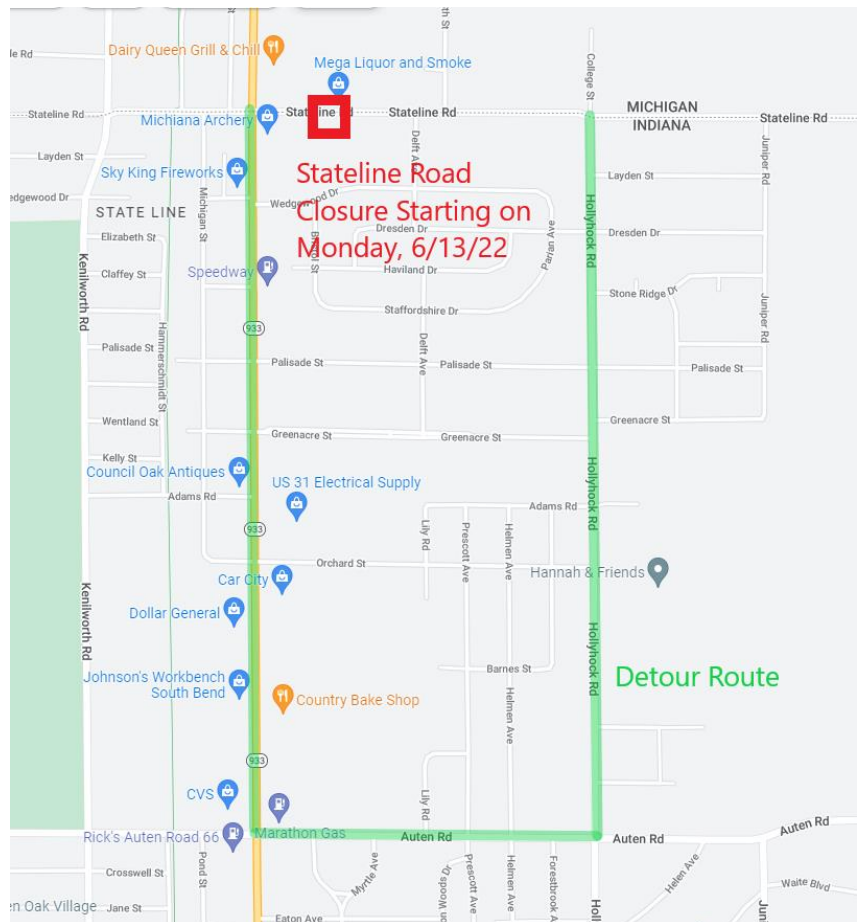

Berrien County Road Department

2860 E. Napier Avenue
Benton Harbor, MI 49022

Phone: 269-925-1196
Fax: 269-925-8098
www.bcroad.org

FOR IMMEDIATE RELEASE

FRIDAY, JUNE 17th, 2022

CONTACT: Adri Boone – Berrien County Road Department Administrative Assistant
aboone@bcroad.org – 269-925-1196 ext. 4410

STATELINE ROAD CLOSURE UPDATE

TOWNSHIP: Niles Township

LOCATION: Stateline Road between M-51 and S 13th Street

CLOSEST CITIES: Niles

START DATE: Monday, June 13, 2022

REVISED ESTIMATED END DATE:
Tuesday, June 21, 2022

PROJECT: Utility work starting on Monday, 6/13/2022 will result in road closure. Stateline Road will be closed to all thru traffic. Weather and work permitting the road is now anticipated to be reopened to thru traffic on Tuesday, 6/21/2022.

Traffic Restrictions: Stateline Road will be closed to thru traffic between M-51 and Hollyhock Road.

DETOUR: Detour is through Indiana and is as follows: Hollyhock Road to Auten Road to 933/M-51.

###