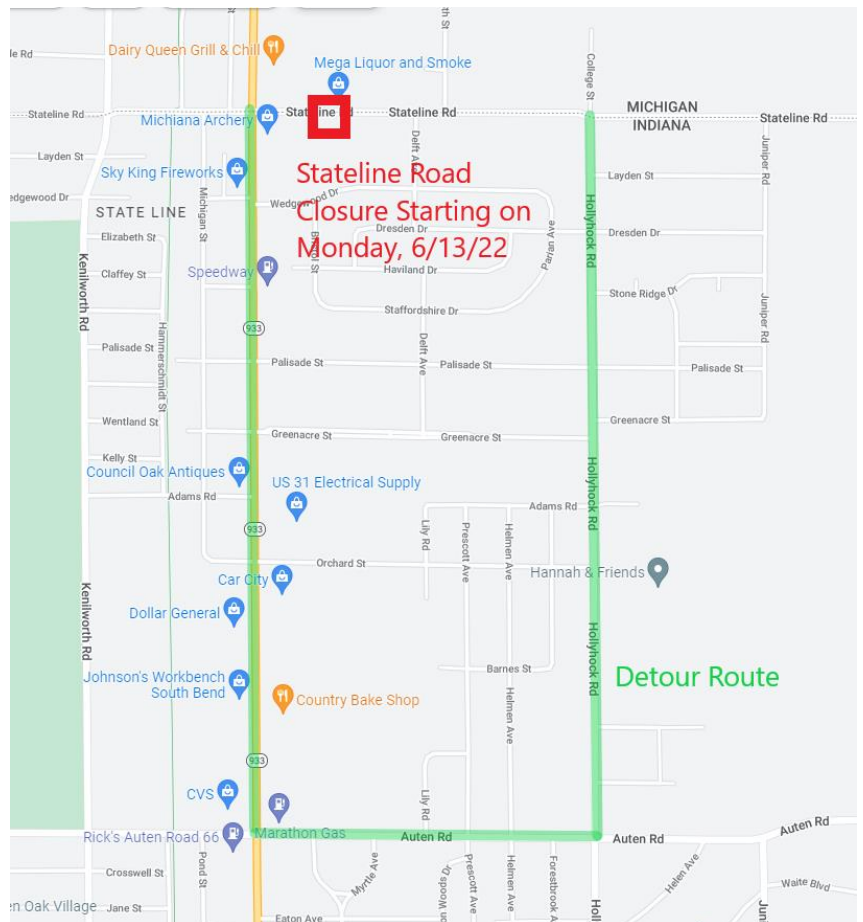

Berrien County Road Department

2860 E. Napier Avenue
Benton Harbor, MI 49022

Phone: 269-925-1196
Fax: 269-925-8098
www.bcroad.org

FOR IMMEDIATE RELEASE

FRIDAY, JUNE 10th, 2022

CONTACT: Adri Boone – Berrien County Road Department Administrative Assistant
aboone@bcroad.org – 269-925-1196 ext. 4410

STATELINE ROAD CLOSURE

TOWNSHIP: Niles Township

LOCATION: Stateline Road between M-51 and S 13th Street

CLOSEST CITIES: Niles

START DATE: Monday, June 13, 2022

ESTIMATED END DATE: June 17, 2022

PROJECT: Utility work starting on Monday, 6/13/2022 will result in road closure. Stateline Road will be closed to all thru traffic. Weather and work permitting the road is anticipated to being reopened to thru traffic by 6/18/2022.

Traffic Restrictions: Stateline Road will be closed to thru traffic between M-51 and Hollyhock Road.

DETOUR: Detour is through Indiana and is as follows: Hollyhock Road to Auten Road to 933/M-51.

###