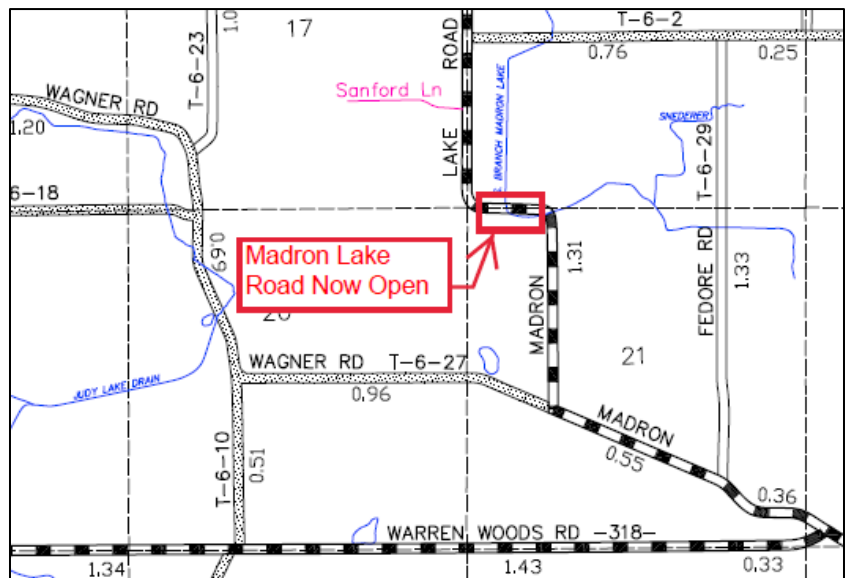

MADRON LAKE ROAD NOW OPEN

TOWNSHIP: Buchanan Township

LOCATION: Madron Lake Road, between Miller Road and Wagner Road

CLOSEST CITIES: Buchanan

START DATE: Tuesday, 10/26/2021

ESTIMATED END DATE: 11/24/2021

PROJECT: The Berrien County Road Department has completed replacing a crosstube located on Madron Lake Road, between Miller Road and Wagner Road.

SAFETY BENEFITS: This project will extend the life and operation of the Madron Lake Drain. Crosstube replacement will provide structural stability to the road and assure safety to the traveling public.

TRAFFIC RESTRICTIONS: Madron Lake Road has been reopened to thru traffic where culvert replacement work was completed.