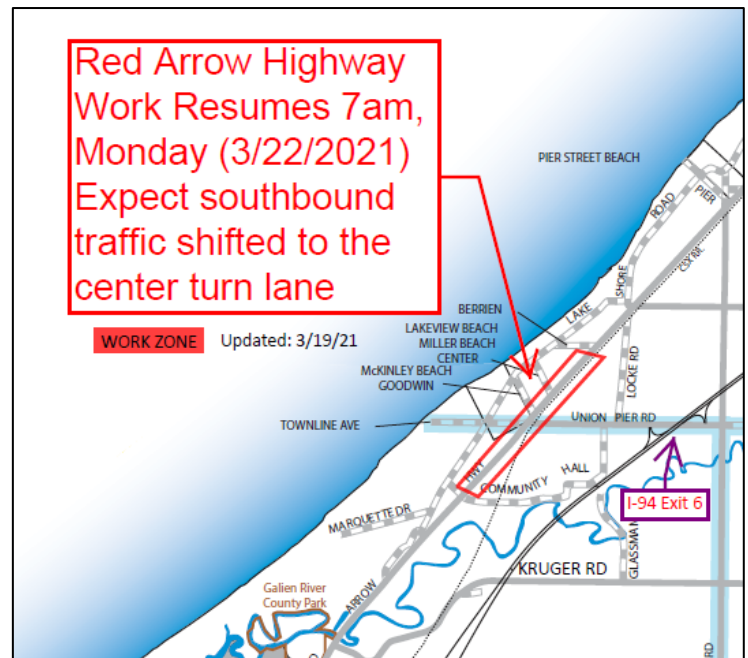

RED ARROW HIGHWAY WORK RESUMES 3/22/2021

TOWNSHIP: Chikaming Township & New Buffalo Township

LOCATION: Red Arrow Highway between Community Hall and Berrien Street.

CLOSEST CITIES: New Buffalo, Union Pier, Lakeside

WORK RESUMES: 7am (EST) on Monday, March 22, 2021

PROJECT: Red Arrow Highway construction work resumes where it left off in the Fall of 2020. The contractor will be working along the west side of the roadway for the next couple of weeks.

TRAFFIC RESTRICTIONS: The southbound lane of Red Arrow Highway will be closed and all southbound traffic will be routed in the center turn lane. Please use caution when traveling through the project area. Townline Avenue will remain open during this time.

For the latest information regarding the Red Arrow Highway Union Pier Corridor Improvements Project please visit <https://gowightman.com/project-updates/red-arrow-highway-union-pier-corridor-improvements-project>