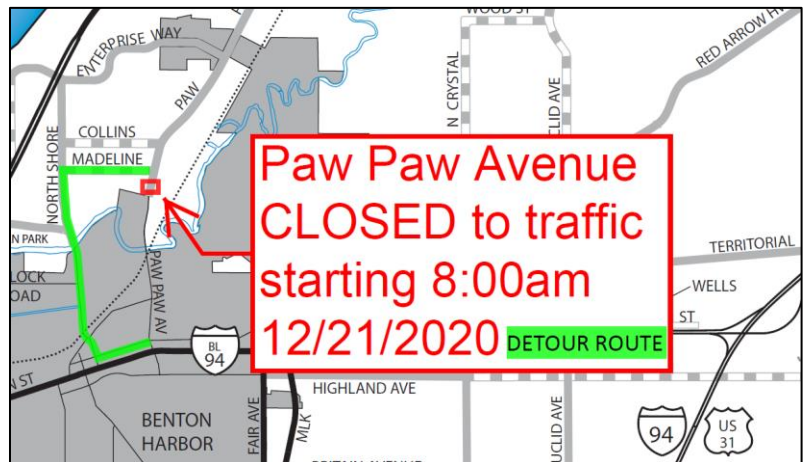

PAW PAW AVENUE ROAD CLOSURE 12/21/2020

TOWNSHIP: Benton Township

LOCATION: Paw Paw Avenue south of Madeline Avenue

CLOSEST CITIES: Benton Harbor, St Joseph

START DATE: 8:00am, Monday, December 21, 2020

PROJECT: Paw Paw Avenue just south of Madeline Avenue will be closed to all traffic for paving where previous work occurred last week. Work will result in the road being temporarily closed until pavement has fully set. This closure is anticipated to last one day, work permitting.

TRAFFIC RESTRICTIONS: Paw Paw Avenue south of Madeline Avenue (and south of Campbell Avenue) will be closed to all thru traffic starting at 8:00am on Monday, December 21st. Please seek alternative routes or use the established detour route.

DETOUR ROUTE: Paw Paw Avenue to Madeline Avenue to North Shore Drive to Territorial Road to Paw Paw Avenue.

###