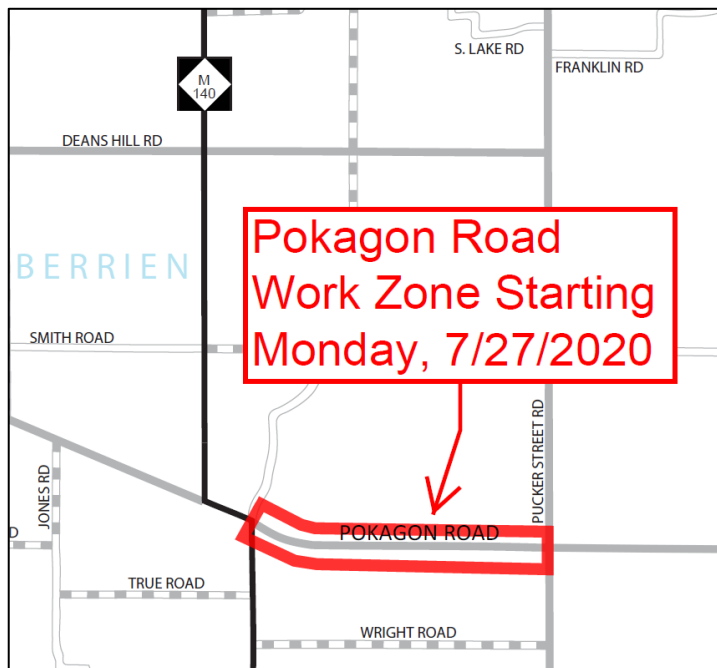

POKAGON ROAD WORK STARTING 7/27/2020

TOWNSHIP: Berrien Township

LOCATION: Pokagon Road, from M-140 to Pucker Street Road

CLOSEST CITIES: Berrien Springs

START DATE: Monday, July 27th 2020

ESTIMATED END DATE: Friday, July 31st 2020*

*Weather and contractor depending

PROJECT: Pokagon Road from M-140 to Pucker Street Road will be receiving a 2" HMA Overlay.

TRAFFIC RESTRICTIONS: Pokagon Road will have intermittent lane closures between M-140 and Pucker Street Road beginning Monday, 7/27/2020. Project is estimated to take approximately one week to complete. Expect possible travel delays. Anticipate lane closures and traffic controlled by flaggers.

Stopping should be expected with lane closures and traffic controlled by flaggers.

Remember to reduce speeds when traveling through work zones.

Watch out for construction workers and equipment.